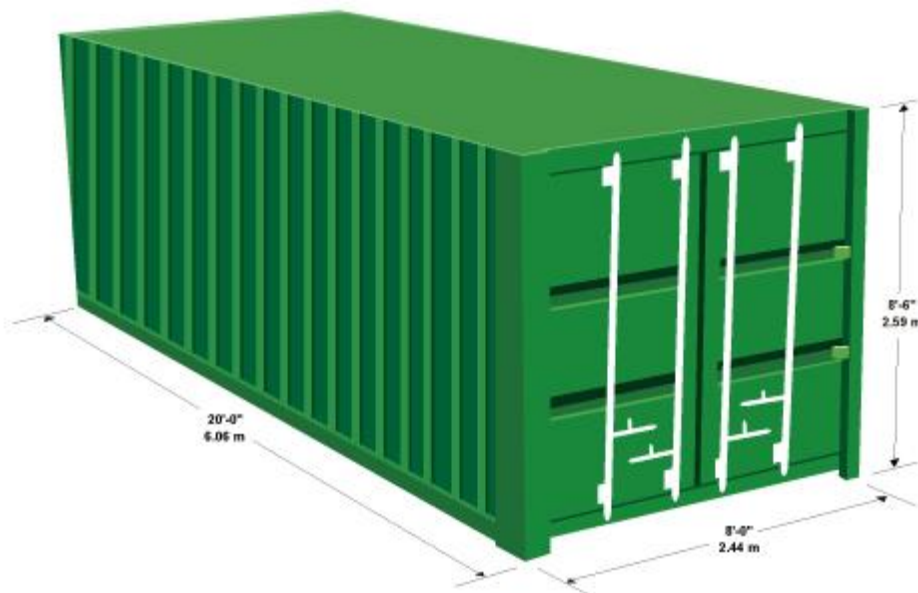

SEA – CONTAINER SPECIFICATIONS

20' Steel Dry Cargo Container

20' Steel Dry Cargo Container

Exterior:

- Length 20'-0" / 6.06 m
- Width 8'-0" / 2.44 m
- Height 8'-6" / 2.59 m

Interior :

- Length 19'-4" / 5.90 m
- Width 7'-8.5" / 2.35 m
- Height 7'-10" / 2.39 m

Door Opening :

- Width 7'-8.25" / 2.343 m
- Height 7'-5.625" / 2.280 m
- CBM : 33.1

40' Steel Dry Cargo Container

40' Steel Dry Cargo Container

Exterior :

- Length 40'-0" / 12.19 m
- Width 8'-0" / 2.44 m
- Height 8'-6" / 2.59 m

Interior :

- Length 39'-5.6 / 12.03 m
- Width 7'-8.5" / 2.35 m
- Height 7'-10" / 2.38 m

Door Opening :

- Width 7'-8.25" / 2.343 m
- Height 7'-5.63" / 2.280 m
- CBM : 67.5

40' Hi-Cube Steel Dry Cargo Container

40' Hi-Cube Steel Dry Cargo Container

Exterior :

- Length 40'-0" / 12.19 m
- Width 8'-0" / 2.44 m
- Height 9'-6" / 2.90 m

Interior :

- Length 39'-5.6 / 12.03 m
- Width 7'-8.5" / 2.35 m
- Height 8'-10 / 2.69 m