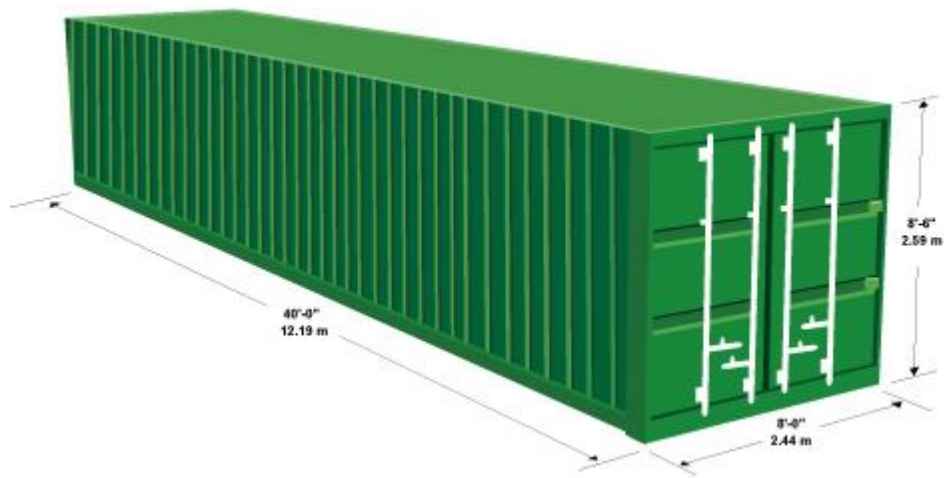

SEA – CONTAINER SPECIFICATIONS

20' Steel Dry Cargo Container

20' Steel Dry Cargo Container

Exterior:

- Length 20'-0" / 6.06 m
- Width 8'-0" / 2.44 m
- Height 8'-6" / 2.59 m

Interior :

- Length 19'-4" / 5.90 m
- Width 7'-8.5" / 2.35 m
- Height 7'-10" / 2.39 m

Door Opening :

- Width 7'-8.25" / 2.343 m
- Height 7'-5.625" / 2.280 m
- CBM : 33.1

40' Steel Dry Cargo Container

40' Steel Dry Cargo Container

Exterior :

- Length 40'-0" / 12.19 m
- Width 8'-0" / 2.44 m
- Height 8'-6" / 2.59 m

Interior :

- Length 39'-5.6 / 12.03 m
- Width 7'-8.5" / 2.35 m
- Height 7'-10" / 2.38 m

Door Opening :

- Width 7'-8.25" / 2.343 m
- Height 7'-5.63" / 2.280 m
- CBM : 67.5

40' Hi-Cube Steel Dry Cargo Container

40' Hi-Cube Steel Dry Cargo Container

Exterior :

- Length 40'-0" / 12.19 m
- Width 8'-0" / 2.44 m
- Height 9'-6" / 2.90 m

Interior :

- Length 39'-5.6 / 12.03 m
- Width 7'-8.5" / 2.35 m
- Height 8'-10 / 2.69 m