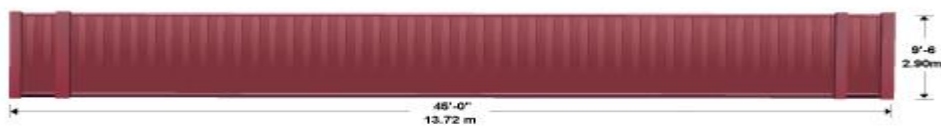

Door Opening :

- Width 7'-8.25" / 2.343 m
- Height 8'-5.625" / 2.585 m
- CBM : 76.2

45' Hi-Cube Steel Dry Cargo Container

45' Hi-Cube Steel Dry Cargo Container

Exterior :

- Length 45'-0" / 13.72 m
- Width 8'-0" / 2.44 m
- Height 9'-6" / 2.90m

Interior :

- Length 44'-5" / 13.56 m
- Width 7'-8" / 2.35 m
- Height 8'-10' / 2.70 m

Door Opening :

- Width 7'-8.25" / 2.340 m
- Height 8'-5.625" / 2.585 m
- CBM : 86.1

20' Refrigerated Container

20' Refrigerated Container

Exterior :

- Length 40'-0" / 12.19 m
- Width 8'-0" / 2.44 m
- Height 9'-6" / 2.90 m

Interior :

- Length 37'-11.9" / 11.58 m
- Width 7'-6.5" / 2.30 m
- Height 8'-4.2" / 2.54 m
- CBM : 67.7

20' Full Height Open Top Container