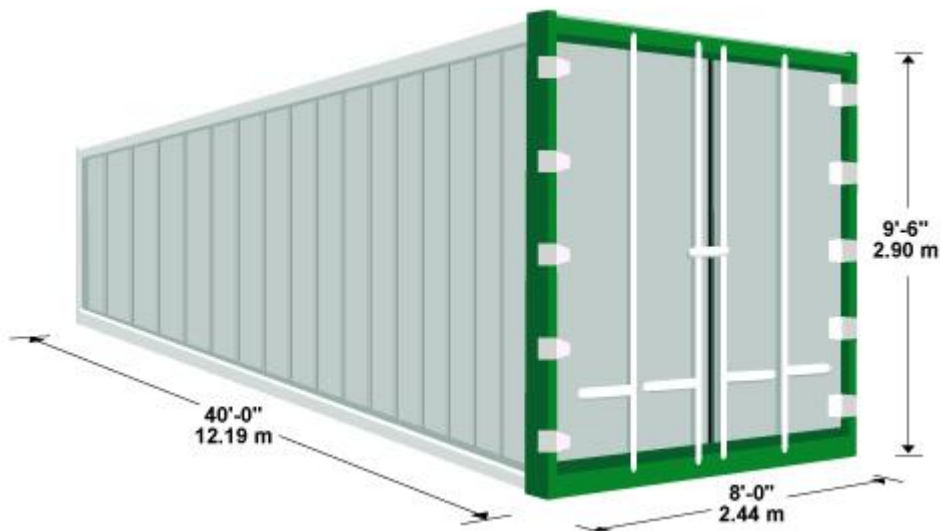

Exterior :

- Length 20'-0" / 6.06 m
- Width 8'-0" / 2.44 m

Interior :

- Length 18'-0.5" / 5.5 m
- Width 7'-6.5" / 2.30 m
- Height 7'-5.7" / 2.28 m
- CBM : 28.8

40' Hi-Cube Refrigerated Container

40' Hi-Cube Refrigerated Container

Exterior :

- Length 40'-0" / 12.19 m
- Width 8'-0" / 2.44 m
- Height 9'-6" / 2.90 m

Interior :

- Length 37'-11.9" / 11.58 m
- Width 7'-6.5" / 2.30 m
- Height 8'-4.2" / 2.54 m
- CBM : 67.7

20' Full Height Open Top Container

20' Full Height Open Top Container

Exterior :

- Length 20' 0" / 6.06m
- Width 8'-0" / 2.44 m
- Height 8'-6" / 2.60 m

Interior :

- Length 19'-4.5" / 5.90 m
- Width 7'-8.5" / 2.35 m
- Height 7'-8.0" / 2.33 m
- CBM : 32.5

- Length 38'-7 15/16" / 11.784 m
- Width 6'-7 59/64" / 2.030 m
- Height 6'-4 1/2" / 1.943 m