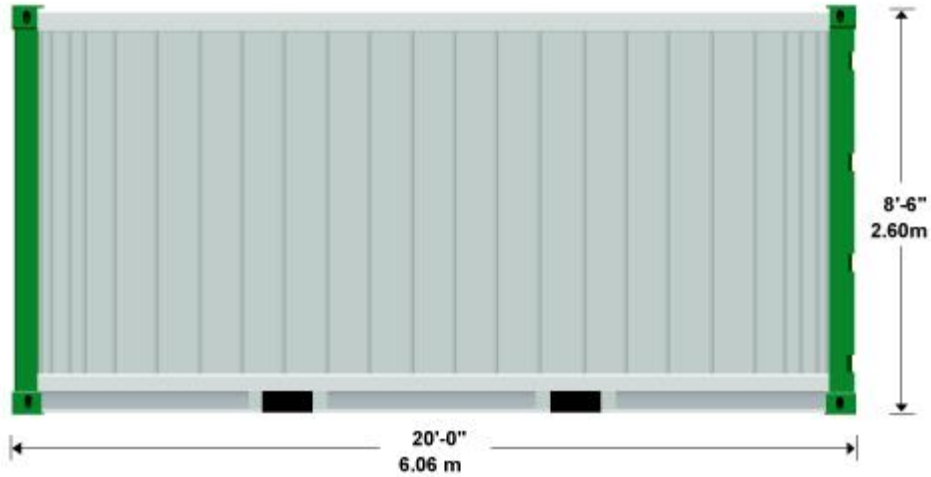

20' Refrigerated Container

20' Refrigerated Container

Exterior :

- Length 20'-0" / 6.06 m
- Width 8'-0" / 2.44 m

Interior :

- Length 18'-0.5" / 5.5 m
- Width 7'-6.5" / 2.30 m
- Height 7'-5.7" / 2.28 m
- CBM : 28.8